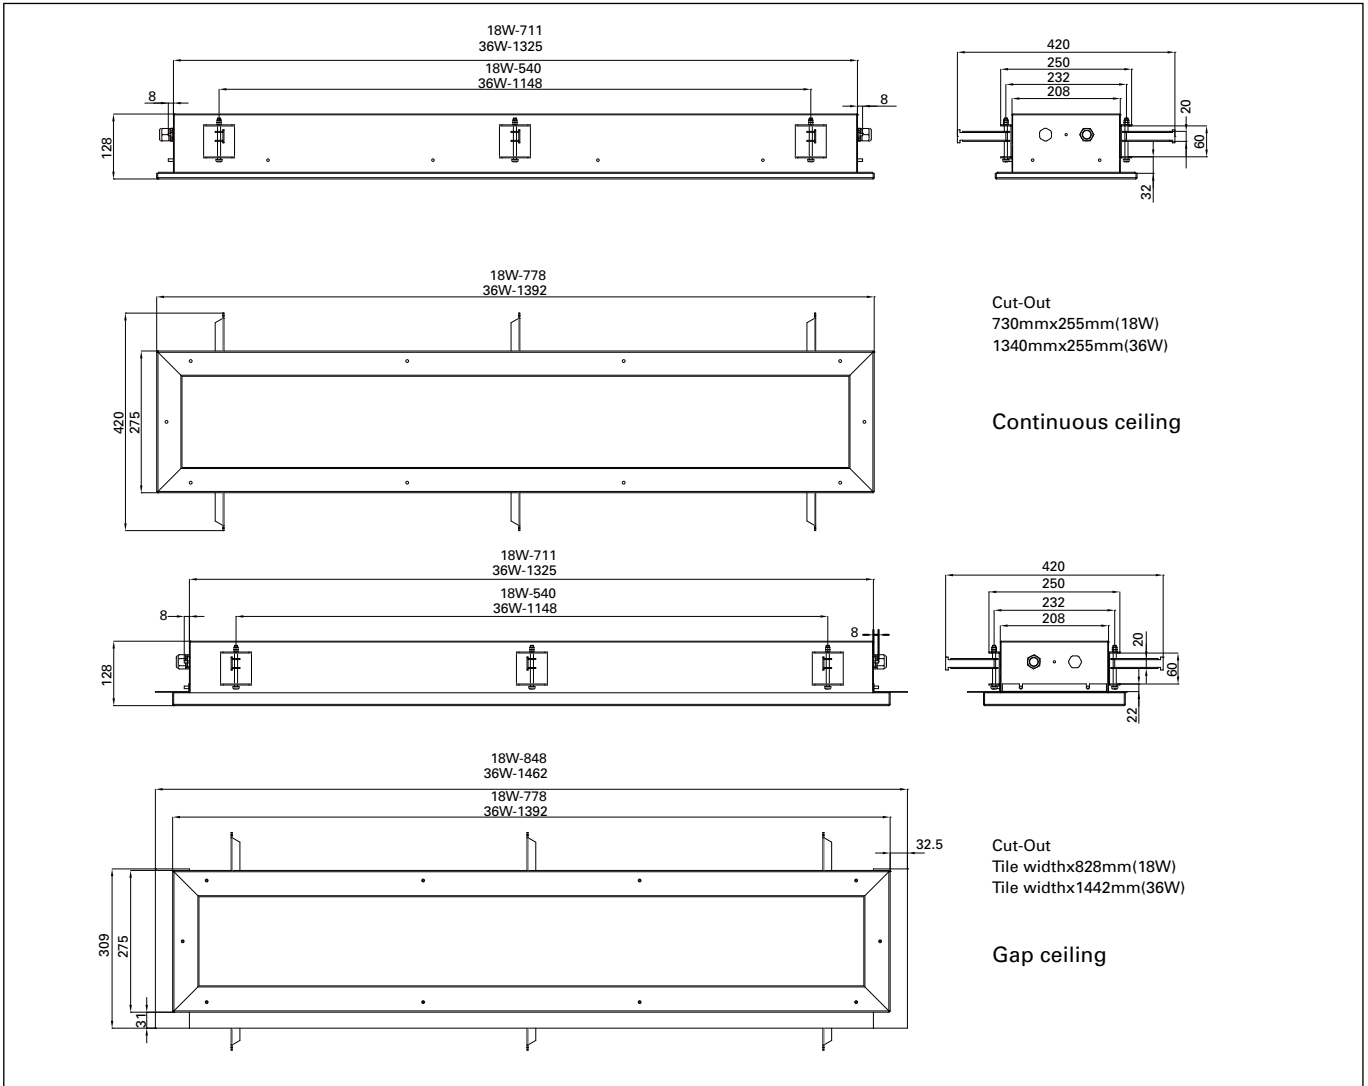

Mounting

To be installed in ceiling cut out with adjustable suspension brackets

Entries

Two M20 (M25) cable gland on one end, optional two cable gland on each end

Terminal Block

6 pole 6mm² max, optional through wiring

Ambient Temp

-25 °C ~ +45 °C

Certificate

DNV, B15

Ordering Information

MRF /00	/236	/E2	/EM	/1-220	/CP	/G
00-Galvanized Steel	218-2x18W	E-110~240V 50/60Hz	EM-90 mins emergency	1-225 -Single-ended 2xM25 w/plug	CP-Clear PC	Blank-Continuous ceiling
16-SS316L	236-2x36W	E2-220~240V 50/60Hz	EM3-180 mins emergency	2-225 -Through wiring 2xM25 w/plug	TP-Translucent white PC	G-Gap ceiling
		D-220~240V 50/60Hz		1-220 -Single-ended 2xM20 w/plug		
		Dimming Ballast		2-220 -Through wiring 2xM20 w/plug		

Commonly Ordered Luminaires

Wattage	Volt/Fre	Description	Material code	L mm	W mm	D mm	Weight kg
2x18W	220V~240V 50/60Hz	MRF/00/218/E2/1-220/CP	CCL1213223	778	275	128	7
		MRF/00/218/E2/1-220/TP	CCL1213224				
2x18W Emergency	220V~240V 50/60Hz	MRF/00/218/E2/EM/1-220/CP	CCL1213225	1392	275	128	10
		MRF/00/218/E2/EM/1-220/TP	CCL1213226				
	MRF/00/218/E2/EM3/1-220/CP	CCL1213227					
	MRF/00/218/E2/EM3/1-220/TP	CCL1213228					
2x36W	220V~240V 50/60Hz	MRF/00/236/E2/1-220/CP	CCL1213229	1392	275	128	12
		MRF/00/236/E2/1-220/TP	CCL1213230				
2x36W Emergency	220V~240V 50/60Hz	MRF/00/236/E2/EM/1-220/CP	CCL1213231	1392	275	128	15
		MRF/00/236/E2/EM/1-220/TP	CCL1213232				
	MRF/00/236/E2/EM3/1-220/CP	CCL1213233					
	MRF/00/236/E2/EM3/1-220/TP	CCL1213234					

Please consult Eaton's Crouse-Hinds for more configurations!

MRF Recessed Fluorescent Luminaire

Dimensions

Polar Curves